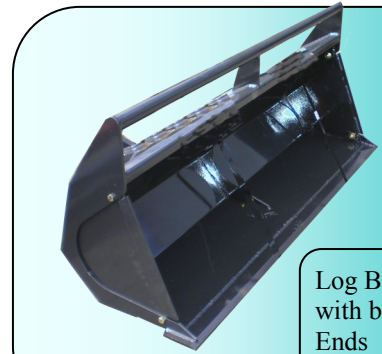

Supplied By: DELMADE PTY LTD

OPTIONS

Model	2400	3200	3500	5500	7300	8300	8700	9500
Tractor HP	15-20	20-25	20-35	35-50	55-80	60-90	70-100	100-150
Bucket Width	1.2	1.35	1.35/1.5	1.5/1.65	1.8	1.8	2.1	2.1
S.W.L. (Std Bucket)	200kg	300kg	550kg	800kg	1000kg	1000kg	1200kg	1500kg
A. Lift Height to Pin mm	1450	2100	2400	2700	3100	3500	3720	4050
B. Dump Height mm	1450	1540	1860	1990	2300	2700	2920	3900
C. Dig Depth mm	60	70	80	100	150	150	150	150
D. Crowd Angle	25°	25°	25°	35°	40°	40°	40°	40°
E. Dump Angle	40°	40°	40°	65°	50°	50°	60°	60°
FEL Weight	250kg	300kg	350kg	550kg	800kg	800kg	950kg	950kg

* Specifications are approximate & are subject to change without notice.

*Lifting Specs @180 Bar Pressure

Supplied By: DELMADE PTY LTD

ATTACHMENTS

Standard Bucket

4 in 1 Bucket with optional log teeth

Log Bucket with bolt on Ends