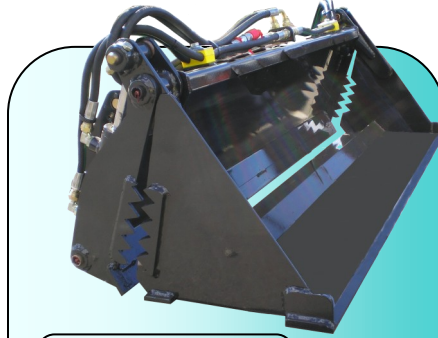

Supplied By: DELMADE PTY LTD

FEATURES & BENEFITS

Example of Tractor Models for TITAN Fitments

Loader Model	John Deere	AGCO	Kubota	C/NH	Other Brands
3200	670	GC2300 / 2400	B1750 / 2920	TC 18 / 21	Mahindra
3300	748 / 595	TM223 / 325	1802 / B3030	TC 25 / 1520	TYM
3500	3320 / 4120	135 / 240	L4400 / L4240	TC35 / 3045Boomer	International
5500 / 6500	5325N / 5093EN	154-4 / 1560	MX5000 / 5100	T5050 / 5566	Deutz
7300	5325 / 5075	3635 / 2220	M6040 / M7040	TT55	Belarus
8300	5083E / 5620	275 / 4245	M8540 / M9540	TLA80 / TD90	Fiat
8700	6110 / 6400	5445 / 6245	M 105 S & X	TLA 90 / TL 100	Iseki
9500	3350 / 6620	5465 / 6270	M 125 S & X	TS 115A / TW5	Case

Supplied By: DELMADE PTY LTD

OPTIONS

Model	2400	3200	3500	5500	7300	8300	8700	9500
Tractor HP	15-20	20-25	20-35	35-50	55-80	60-90	70-100	100-150
Bucket Width	1.2	1.35	1.35/1.5	1.5/1.65	1.8	1.8	2.1	2.1
S.W.L. (Std Bucket)	200kg	300kg	550kg	800kg	1000kg	1000kg	1200kg	1500kg
A. Lift Height to Pin mm	1450	2100	2400	2700	3100	3500	3720	4050
B. Dump Height mm	1450	1540	1860	1990	2300	2700	2920	3900
C. Dig Depth mm	60	70	80	100	150	150	150	150
D. Crowd Angle	25°	25°	25°	35°	40°	40°	40°	40°
E. Dump Angle	40°	40°	40°	65°	50°	50°	60°	60°
FEL Weight	250kg	300kg	350kg	550kg	800kg	800kg	950kg	950kg

* Specifications are approximate & are subject to change without notice.

*Lifting Specs @180 Bar Pressure

Supplied By: DELMADE PTY LTD

ATTACHMENTS

Standard Bucket

4 in 1 Bucket with optional log teeth

Log Bucket with bolt on Ends