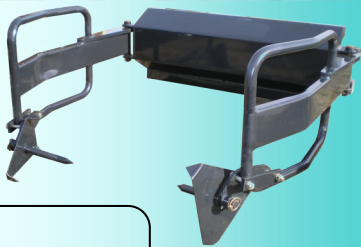

Supplied By: DELMADE PTY LTD

OPTIONS

Model	2400	3200	3500	5500	7300	8300	8700	9500
Tractor HP	15-20	20-25	20-35	35-50	55-80	60-90	70-100	100-150
Bucket Width	1.2	1.35	1.35/1.5	1.5/1.65	1.8	1.8	2.1	2.1
S.W.L. (Std Bucket)	200kg	300kg	550kg	800kg	1000kg	1000kg	1200kg	1500kg
A. Lift Height to Pin mm	1450	2100	2400	2700	3100	3500	3720	4050
B. Dump Height mm	1450	1540	1860	1990	2300	2700	2920	3900
C. Dig Depth mm	60	70	80	100	150	150	150	150
D. Crowd Angle	25°	25°	25°	35°	40°	40°	40°	40°
E. Dump Angle	40°	40°	40°	65°	50°	50°	60°	60°
FEL Weight	250kg	300kg	350kg	550kg	800kg	800kg	950kg	950kg

* Specifications are approximate & are subject to change without notice.

*Lifting Specs @180 Bar Pressure

Supplied By: DELMADE PTY LTD

ATTACHMENTS

Standard Bucket

4 in 1 Bucket with optional log teeth

Log Bucket with bolt on Ends

Round Bale Grab

Reversible Blade with Root Rake

Counterweight

Round Bale Fork

Conus 2 tines

Conus 1 tines

Square Bale Fork

Combo Frame